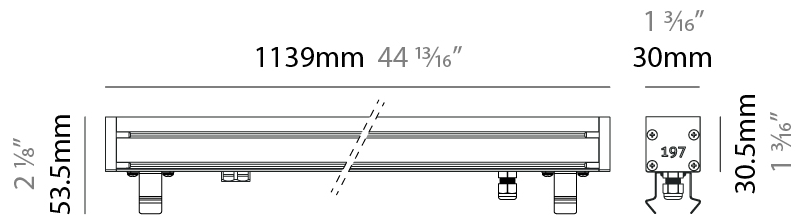

SLASH 30 RECESSED

E12I0062- _____ - _____

base number   Color   Lens
Temperature   Options

1. To build a product code in our configurator select the specify button on the base model # product page
2. To build a manual product code on this datasheet choose from the options listed below in blue font and add the suffix to the base model #

GENERAL

Series: Slash 30
Brand: Unonovesette
Division: Exterior
Mounting Type: Recessed
Mounting Location: In-Ground
Subcategory: Wallwash

PHYSICAL

Shape: Rectangle
Length (mm): 1139
Length (in): 44 ¹³/₁₆
Width (mm): 30
Width (in): 1 ³/₁₆
Height (mm): 53.5
Height (in): 2 ¹/₈
Light Distribution: Adjustable / Direct
Diffuser: Extra clear tempered 6mm
Fixture Finish: ANA
Fixture Material: Extruded Aluminum
Cable Details: IP68 30cm Cable with Easy Lock system

ELECTRICAL

Lamp Type: LED
Input Wattage (W): 16.71
Total Output Wattage (W): 13.05
Dimming: 1-10V Dimming
Driver Included: No
Driver Location: Remote
Driver Type: Constant Voltage - Universal
Driver Class: Class 2
Housing: ENCP9
Input Voltage (V): 120 - 277
Output Voltage (V): 24
Upon Request: Phase Dimming (120Vac only)

LED

Color Temperature (°K): 2200 / 2700 / 3000 / 4000
Max. Delivered Lumen (lm): 1260 (3000K)
CRI: >90 CRI
Lamp Life (hrs): 100000

OPTICAL

Optic°: 12 / 21 / 31 / 46 / 13x36
Adjustability: Tilt ±20°

RATINGS AND CERTIFICATIONS

Certified By: Certified for North American Standards
IP rating: IP67
IK Rating: IK06