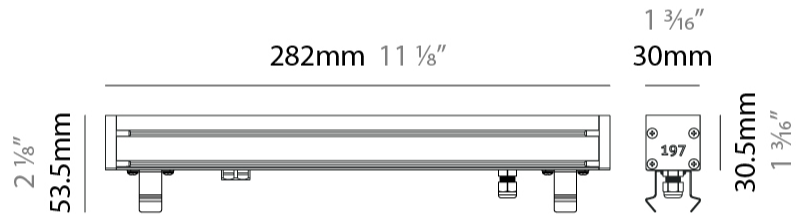

E12I0049- - _____

base number   Color   Lens
Temperature   Options

1. To build a product code in our configurator select the specify button on the base model # product page
2. To build a manual product code on this datasheet choose from the options listed below in blue font and add the suffix to the base model #

GENERAL

Series: Slash 30
Brand: Unonovesette
Division: Exterior
Mounting Type: Recessed
Mounting Location: In-Ground
Subcategory: Wallwash

PHYSICAL

Shape: Rectangle
Length (mm): 282
Length (in): 11 1/8
Width (mm): 30
Width (in): 1 3/16
Height (mm): 53.5
Height (in): 2 1/8
Light Distribution: Adjustable / Direct
Weight (kg): 0.46
Weight (lbs): 1.014
Diffuser: Extra clear tempered 6mm
Fixture Finish: ANA
Fixture Material: Extruded Aluminum
Cable Details: IP68 30cm Cable with Easy Lock system

ELECTRICAL

Lamp Type: LED
Input Wattage (W): 16
Total Output Wattage (W): 12.5
Dimming: 0-10V Dimming
Driver Included: No
Driver Location: Remote
Driver Type: Constant Voltage - Universal
Driver Class: Class 2
Housing: ENCP9
Input Voltage (V): 120 - 277
Output Voltage (V): 24
Upon Request: Phase Dimming (120Vac only)

LED

Color Temperature (°K): 2200 / 2700 / 3000 / 4000
Max. Delivered Lumen (lm): 1140 (3000K)
CRI: >90 CRI
Lamp Life (hrs): 100000

OPTICAL

Optic°: 12 / 21 / 31 / 46 / 13x36
Adjustability: Tilt ±20°

RATINGS AND CERTIFICATIONS

Certified By: Certified for North American Standards
IP rating: IP67
IK Rating: IK06